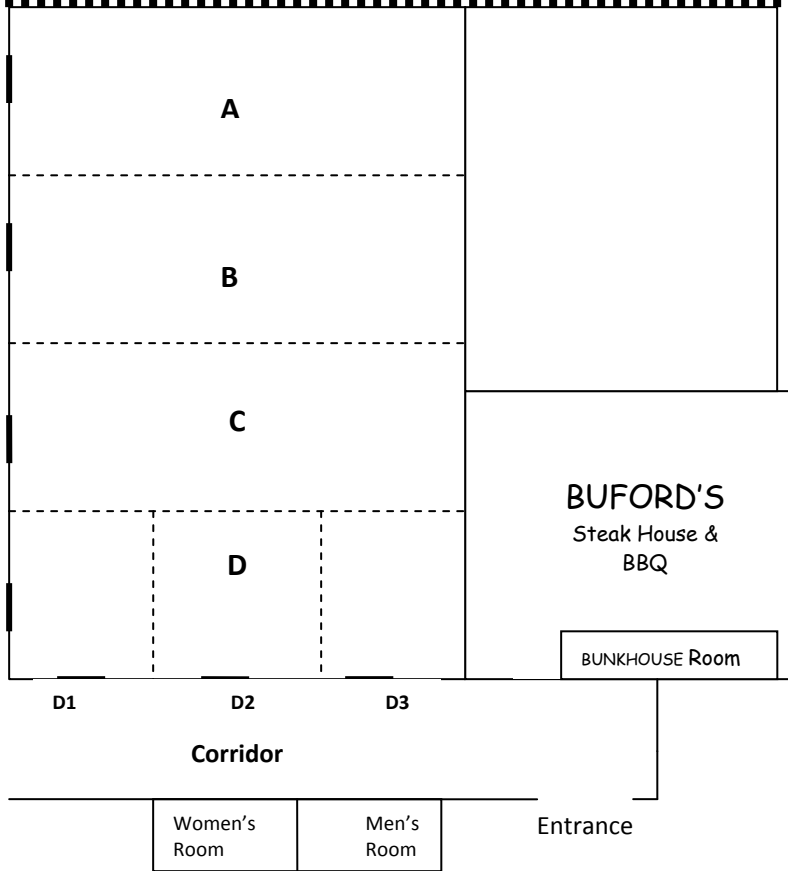

Ames, Iowa 50010 515-232-9260
gm.ia102@choic-hotels.com

- COURTYARD
- POOL AREA
- BREAKFAST ROOM

LOBBY
Pre-Function & Registration

QUALITY INN & SUITES
Starlite Village Conference Center

| CAPACITY | | | | | |
|------------|--------|-----------|---------|----------------|---------|
| Room | Size | Classroom | Theatre | Banquet Rounds | Banquet |
| Ballroom | 120x70 | 300 | 1000 | 600 | 700 |
| ABC | 90x70 | 200 | 760 | 380 | 420 |
| A | 30x70 | 60 | 200 | 120 | 120 |
| B | 30x70 | 60 | 200 | 120 | 120 |
| C | 30x70 | 60 | 200 | 120 | 120 |
| D | 30x70 | 60 | 200 | 120 | 120 |
| D1 | 23x30 | 24 | 45 | 24 | 32 |
| D2 | 23x31 | 24 | 45 | 24 | 32 |
| D3 | 23x32 | 24 | 45 | 24 | 32 |
| Board Room | 24x30 | U Shape | 16 | | |
| Bunk House | 24x34 | U Shape | 24 | | |